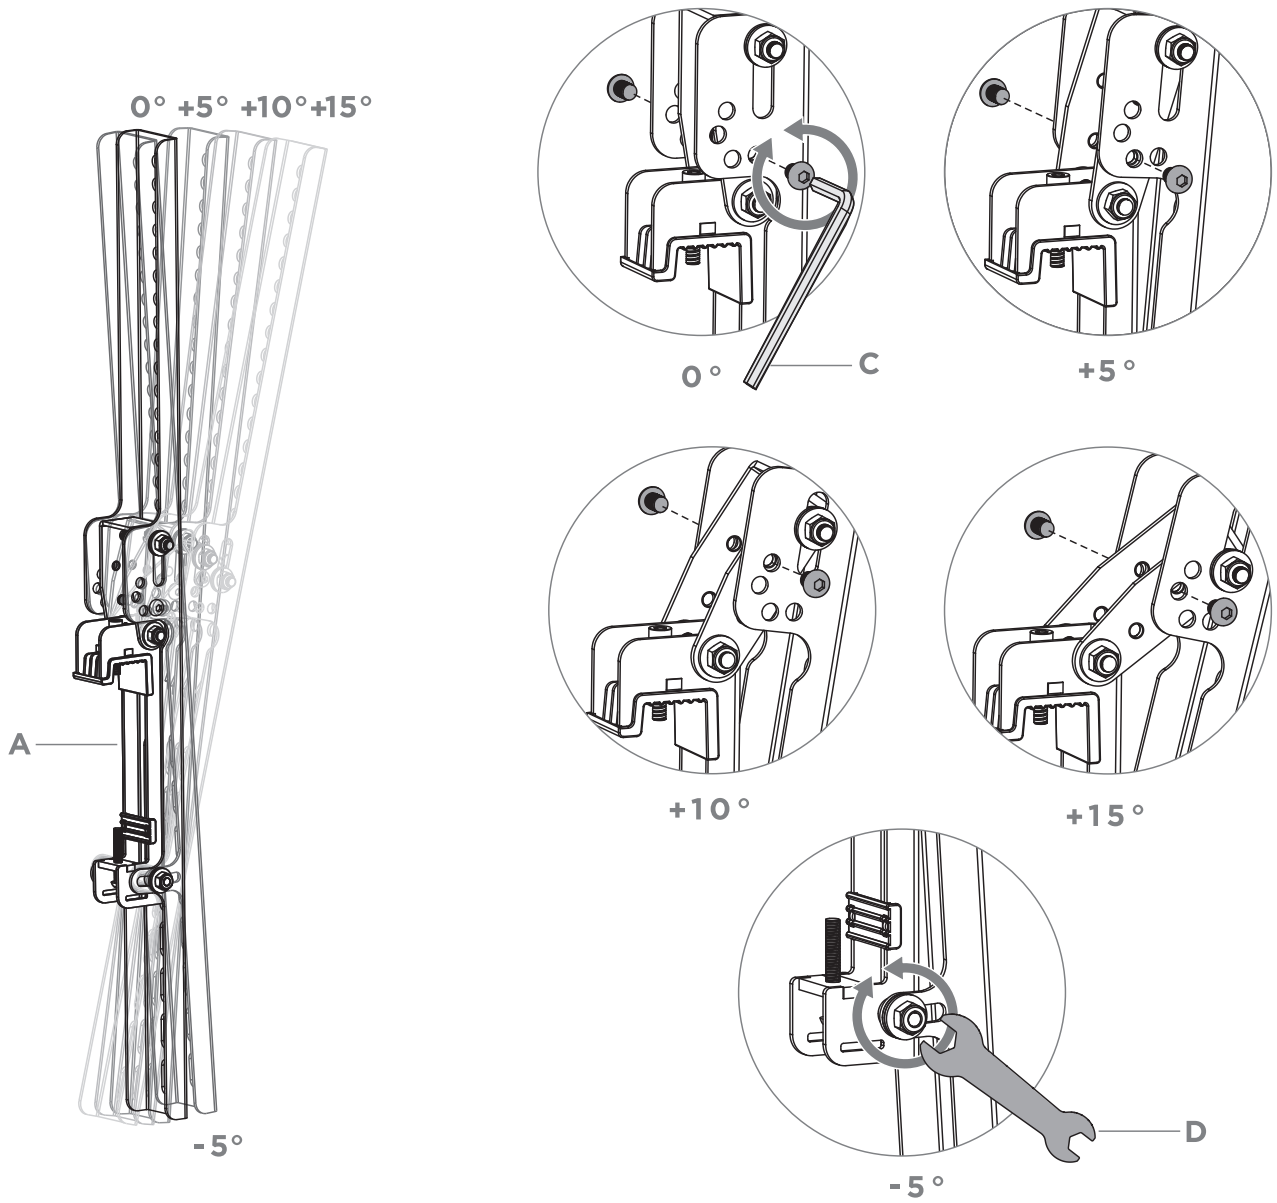

If you are unsure about the installation of the product or have any questions, please contact us or other trained specialists.

A (x2)

B (x2)

C (x1)
4x70mm

D (x1)
8-10mm

M-A (x4)
M6x14

M-B (x4)
M8x16

M-C (x4)
M6x30

M-D (x4)
M8x35

M-E (x4)
D8

M-F (x4)
Ø15xØ8x5

M-G (x4)
Ø15xØ8x15

3 Höhenjustage | Height adjustment

4 Sicherungsschraube | Locking screw

5 CPS Secure Part for Tilt Arms-Series, Art-Nr.: 3227 (optional)