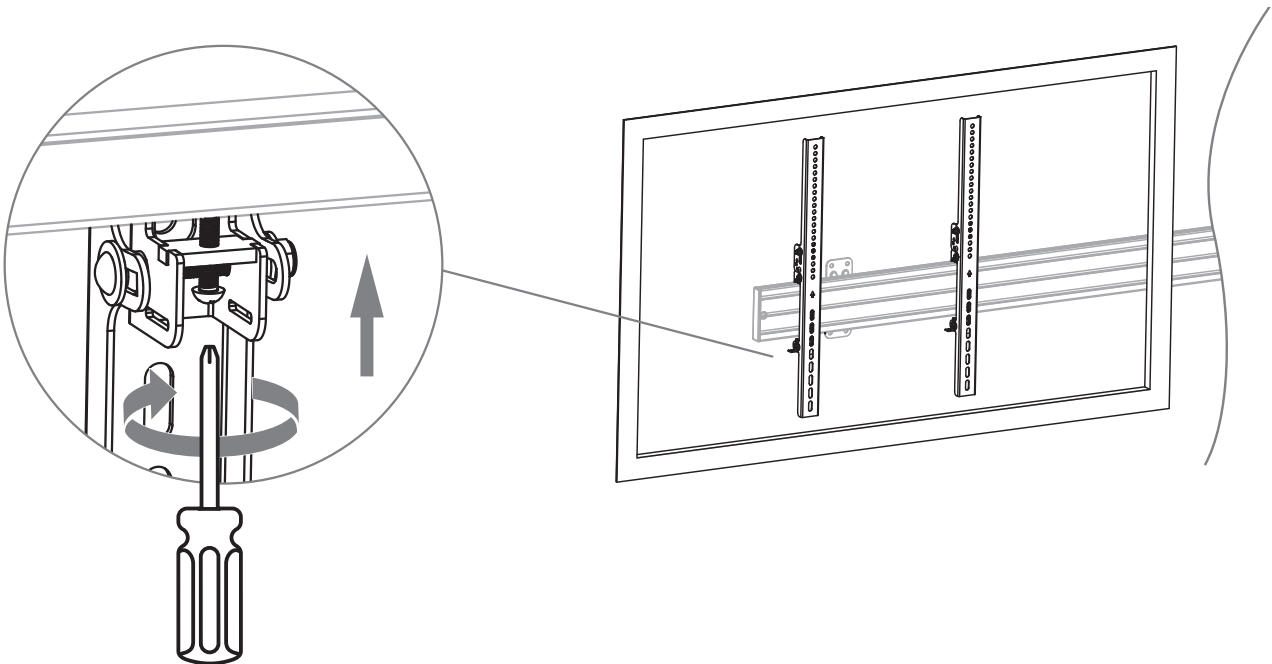

If you are unsure about the installation of the product or have any questions, please contact us or other trained specialists.

A (x2)

B (x2)

C (x1)
4x70mm

D (x1)
8-10mm

M-A (x4)
M6x14

M-B (x4)
M8x16

M-C (x4)
M6x30

M-D (x4)
M8x35

M-E (x4)
D8

M-F (x4)
Ø15xØ8x5

M-G (x4)
Ø15xØ8x15

3 Höhenjustage | Height adjustment

4 Sicherungsschraube | Locking screw

5 CPS Secure Part for Tilt Arms-Series, Art-Nr.: 3227 (optional)