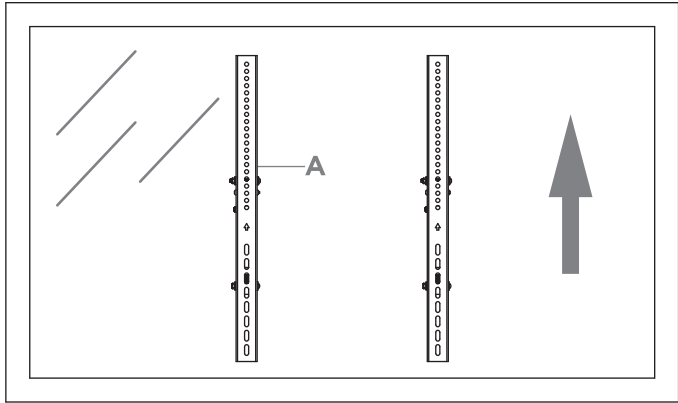

If you are unsure about the installation of the product or have any questions, please contact us or other trained specialists.

A (x2)

B (x2)

C (x1)
4x70mm

D (x1)
8-10mm

M-A (x4)
M6x14

M-B (x4)
M8x16

M-C (x4)
M6x30

M-D (x4)
M8x35

M-E (x4)
D8

M-F (x4)
Ø15xØ8x5

M-G (x4)
Ø15xØ8x15

3 Höhenjustage | Height adjustment

4 Sicherungsschraube | Locking screw

5 CPS Secure Part for Tilt Arms-Series, Art-Nr.: 3227 (optional)