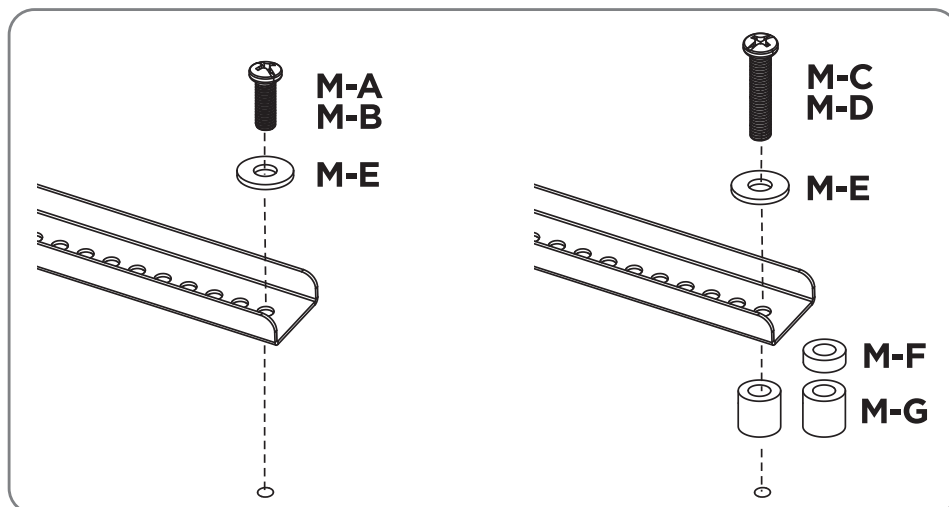

If you are unsure about the installation of the product or have any questions, please contact us or other trained specialists.

A (x2)

B (x2)

C (x1)
4x70mm

D (x1)
8-10mm

M-A (x4)
M6x14

M-B (x4)
M8x16

M-C (x4)
M6x30

M-D (x4)
M8x35

M-E (x4)
D8

M-F (x4)
Ø15xØ8x5

M-G (x4)
Ø15xØ8x15

3 Höhenjustage | Height adjustment

4 Sicherungsschraube | Locking screw

5 CPS Secure Part for Tilt Arms-Series, Art-Nr.: 3227 (optional)