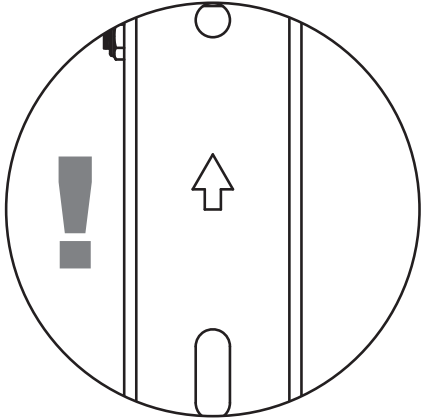

If you are unsure about the installation of the product or have any questions, please contact us or other trained specialists.

A (x2)

B (x2)

C (x1)
4x70mm

D (x1)
8-10mm

M-A (x4)
M6x14

M-B (x4)
M8x16

M-C (x4)
M6x30

M-D (x4)
M8x35

M-E (x4)
D8

M-F (x4)
Ø15xØ8x5

M-G (x4)
Ø15xØ8x15

3 Höhenjustage | Height adjustment

4 Sicherungsschraube | Locking screw

5 CPS Secure Part for Tilt Arms-Series, Art-Nr.: 3227 (optional)