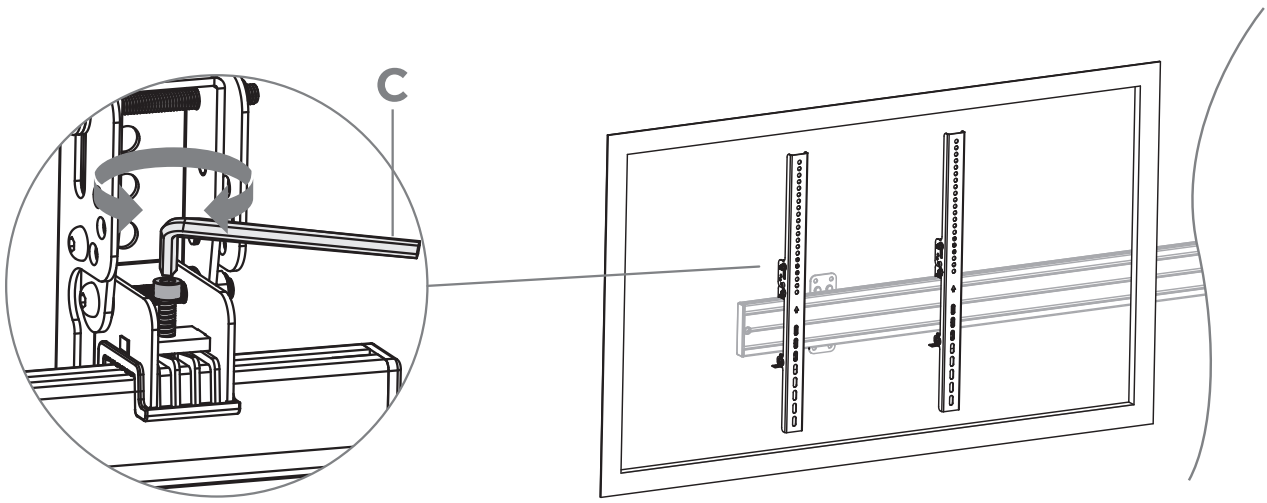

If you are unsure about the installation of the product or have any questions, please contact us or other trained specialists.

A (x2)

B (x2)

C (x1)
4x70mm

D (x1)
8-10mm

M-A (x4)
M6x14

M-B (x4)
M8x16

M-C (x4)
M6x30

M-D (x4)
M8x35

M-E (x4)
D8

M-F (x4)
Ø15xØ8x5

M-G (x4)
Ø15xØ8x15

3 Höhenjustage | Height adjustment

4 Sicherungsschraube | Locking screw

5 CPS Secure Part for Tilt Arms-Series, Art-Nr.: 3227 (optional)