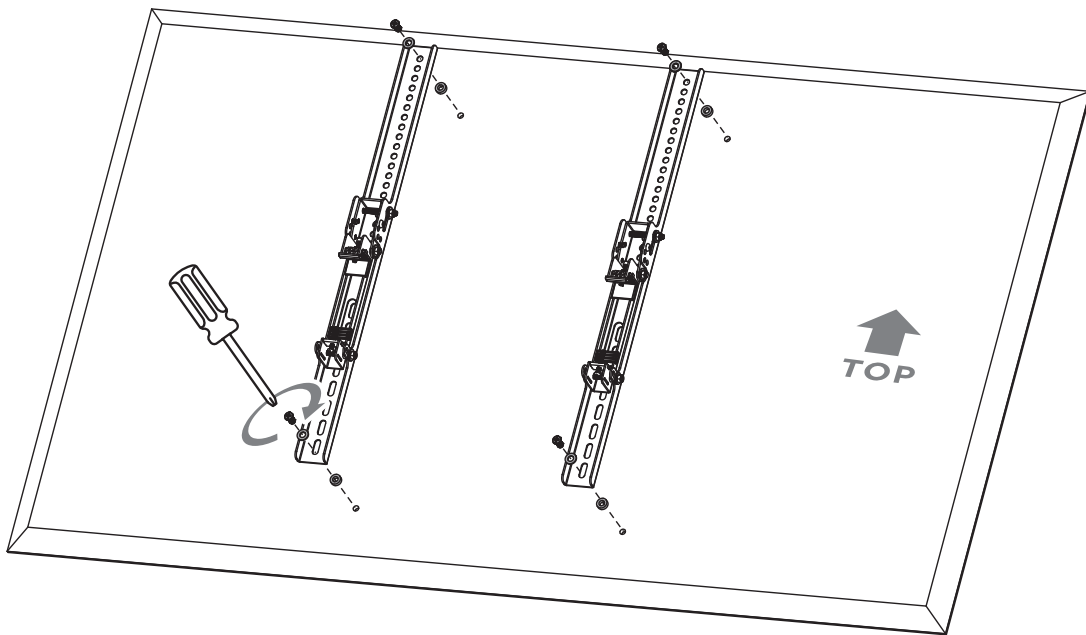

If you are unsure about the installation of the product or have any questions, please contact us or other trained specialists.

A (x2)

B (x2)

C (x1)
4x70mm

D (x1)
8-10mm

M-A (x4)
M6x14

M-B (x4)
M8x16

M-C (x4)
M6x30

M-D (x4)
M8x35

M-E (x4)
D8

M-F (x4)
Ø15xØ8x5

M-G (x4)
Ø15xØ8x15

3 Höhenjustage | Height adjustment

4 Sicherungsschraube | Locking screw

5 CPS Secure Part for Tilt Arms-Series, Art-Nr.: 3227 (optional)